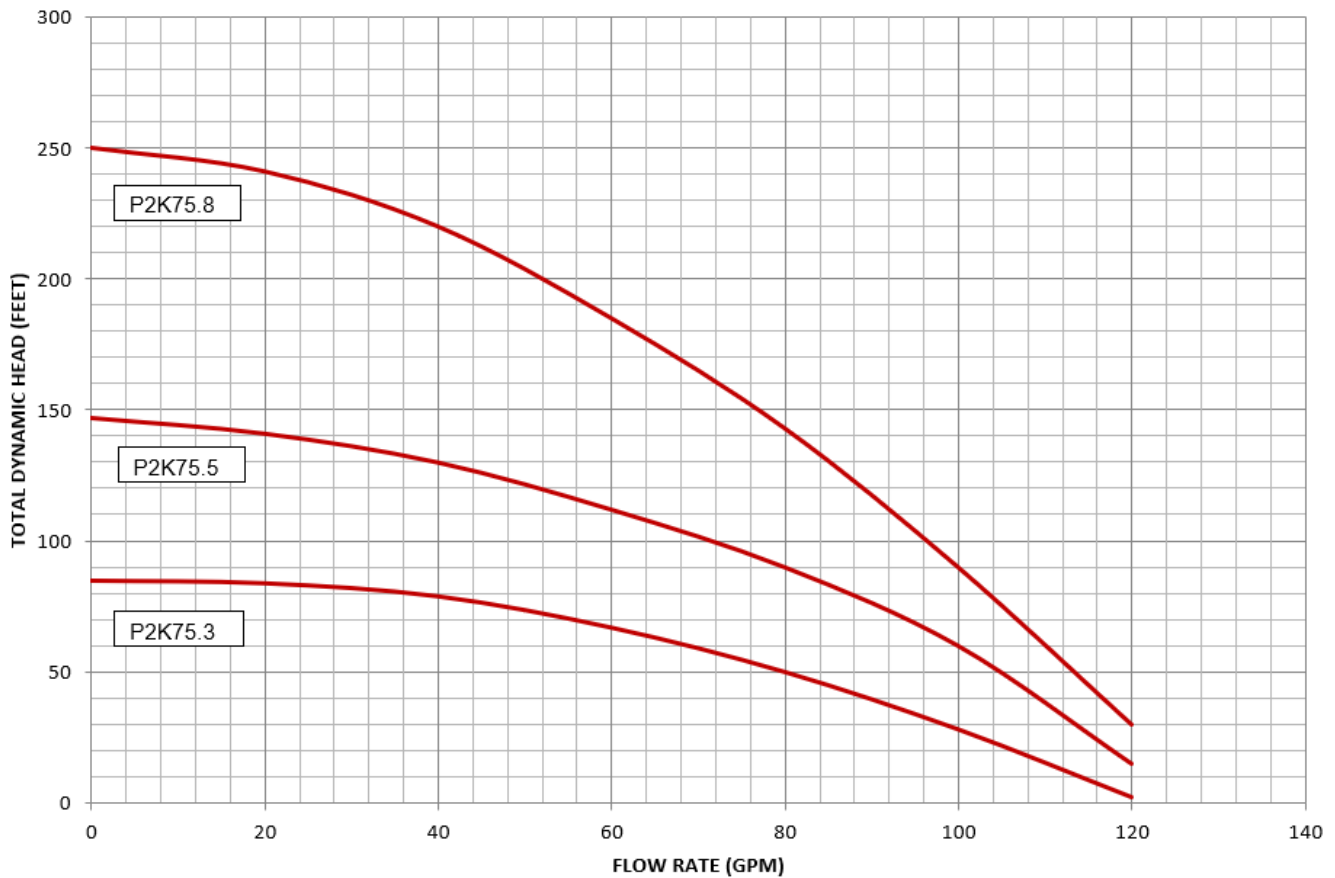

Sidesloper™ Pumps

Manufactured by: GunnCo Pumps & Control, Inc.

Model	Max. H.P.	Est. Weight*	Max. Pump Dia.	Discharge Size	Est. Length Pump & Motor**	Carrier Size
P2K75.3	2.0	40.0 lbs.	4"	2"	31.0"	A5
P2K75.5	3.0	70.0 lbs.	4"	2"	39.1"	C5
P2K75.8	5.0	80.0 lbs.	4"	2"	57.0"	E5

- * Estimated pump with single phase motor and carrier. Add estimate of .5 lbs. per foot for cable and discharge piping. Consult manufacturer for carrier dimensions.
- ** Length is based on bare pump and single-phase motor. Does not include carrier or any fittings.
- GunnCo pumps are provided with male cam-lock discharge fitting unless specified other.
- Curves are based on stainless steel with Teflon® bearing and seals.